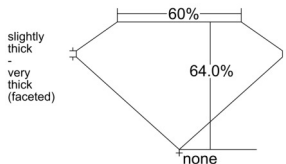

GIA®

FACSIMILE

GIA REPORT

7541043791

Verify this report at GIA.edu

GIA NATURAL DIAMOND DOSSIER®

November 20, 2025
GIA Report Number 7541043791
Shape and Cutting Style ..... Pear Brilliant
Measurements ..... 5.65 x 3.70 x 2.36 mm

GRADING RESULTS

Carat Weight ..... 0.30 carat
Color Grade ..... D
Clarity Grade VS2

ADDITIONAL GRADING INFORMATION

Polish ..... Excellent
Symmetry ..... Very Good
Fluorescence ..... Faint
Clarity Characteristics ..... Crystal
Inscription(s): GIA 7541043791

PROPORTIONS

Profile not to actual proportions

GRADING SCALES

GIA COLOR SCALE		GIA CLARITY SCALE			
COLORLESS	D	VERY VERY SLIGHTLY INCLUDED	FLAWLESS		
	E		INTERNALLY FLAWLESS		
	F	VERY SLIGHTLY INCLUDED	VVS₁		
	G		VVS₂		
	H		VS₁		
	NEAR COLORLESS	I	SLIGHTLY INCLUDED	VS₂	
		J		SI₁	
		FAINT	K	INCLUDED	SI₂
			L		I₁
			M		I₂
VERT LIGHT	N		INCLUDED	I₃	
	O				
	P				
	Q				
	LIGHT		R		
		S			
		T			
U					
V					
W					
X					
Y					
Z