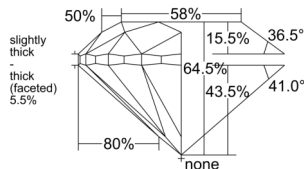

GIA®

FACSIMILE

GIA REPORT

7541056121

Verify this report at GIA.edu

GIA NATURAL DIAMOND DOSSIER®

November 20, 2025
GIA Report Number 7541056121
Shape and Cutting Style ..... Round Brilliant
Measurements ..... 4.92 - 4.97 x 3.19 mm

GRADING RESULTS

Carat Weight ..... 0.50 carat
Color Grade ..... F
Clarity Grade VS1
Cut Grade ..... Very Good

ADDITIONAL GRADING INFORMATION

Polish ..... Excellent
Symmetry ..... Excellent
Fluorescence ..... None
Clarity Characteristics ..... Cloud
Inscription(s): GIA 7541056121

PROPORTIONS

Profile to actual proportions

GRADING SCALES

GIA COLOR SCALE

COLOURESS	D
	E
	F
	G
	H
	I
	J
NEAR COLOURESS	K
	L
FAIN	M
	N
	O
	P
	Q
	R
	S
	T
	U
	V
	W
	X
	Y
LIGHT	Z

GIA CLARITY SCALE

VERY VERY SLIGHTLY INCLUDED	FLAWLESS
	INTERNALLY FLAWLESS
VERY SLIGHTLY INCLUDED	VVS₁
	VVS₂
SLIGHTLY INCLUDED	VS₁
	VS₂
INCLUDED	SI₁
	SI₂
	I₁
	I₂
	I₃

GIA CUT SCALE

EXCELLENT
VERY GOOD
GOOD
FAIR
POOR