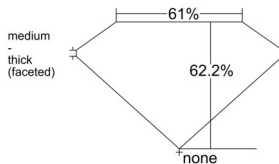

GIA®

FACSIMILE

GIA REPORT

7541058435

Verify this report at GIA.edu

GIA NATURAL DIAMOND DOSSIER®

November 21, 2025
GIA Report Number 7541058435
Shape and Cutting Style ..... Marquise Brilliant
Measurements ..... 6.88 x 3.71 x 2.31 mm

GRADING RESULTS

Carat Weight ..... 0.33 carat
Color Grade ..... D
Clarity Grade VS1

ADDITIONAL GRADING INFORMATION

Polish ..... Excellent
Symmetry ..... Very Good
Fluorescence ..... None
Clarity Characteristics..... Crystal, Feather, Cloud, Pinpoint
Inscription(s): GIA 7541058435

PROPORTIONS

Profile not to actual proportions

GRADING SCALES

GIA COLOR SCALE		GIA CLARITY SCALE			
COLORLESS	D	VERY VERY SLIGHTLY INCLUDED	FLAWLESS		
	E		INTERNALLY FLAWLESS		
	F	VERY SLIGHTLY INCLUDED	VS₁		
	G		VS₂		
	H		VS₁		
	NEAR COLORLESS	I	SLIGHTLY INCLUDED	VS₂	
		J		SI₁	
		FAINT	K	INCLUDED	SI₂
			L		I₁
			M		I₂
VERTICALLY LIGHT	N	INCLUDED	I₃		
	O				
	P				
	Q				
	R				
	S				
	T				
LIGHT	U				
	V				
	W				
	X				
Y					
Z