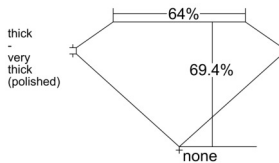

GIA®

FACSIMILE

GIA REPORT 7541068870

Verify this report at GIA.edu

GIA NATURAL DIAMOND DOSSIER®

November 21, 2025
GIA Report Number 7541068870
Shape and Cutting Style ..... Emerald Cut
Measurements ..... 5.65 x 4.23 x 2.93 mm

GRADING RESULTS

Carat Weight ..... 0.70 carat
Color Grade I
Clarity Grade VS1

ADDITIONAL GRADING INFORMATION

Polish ..... Excellent
Symmetry ..... Excellent
Fluorescence ..... None
Clarity Characteristics ..... Crystal, Feather, Cloud
Inscription(s): GIA 7541068870

PROPORTIONS

Profile not to actual proportions

GRADING SCALES

GIA COLOR SCALE		GIA CLARITY SCALE			
COLORLESS	D	VERY VERY SLIGHTLY INCLUDED	FLAWLESS		
	E		INTERNALLY FLAWLESS		
	F	VERY SLIGHTLY INCLUDED	VS₁		
	G		VS₂		
	H		VS₁		
	NEAR COLORLESS	I	SLIGHTLY INCLUDED	VS₂	
		J		SI₁	
		FAINT	K	INCLUDED	SI₂
			L		I₁
	M		I₂		
VERT LIGHT	N		INCLUDED	I₃	
	O				
	P				
	Q				
LIGHT	R				
	S				
	T				
	U				
	V				
	Z