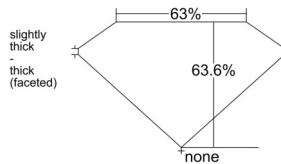

GIA®

FACSIMILE

GIA REPORT

7541073191

Verify this report at GIA.edu

GIA NATURAL DIAMOND DOSSIER®

November 21, 2025
GIA Report Number 7541073191
Shape and Cutting Style ..... Marquise Brilliant
Measurements ..... 8.97 x 4.16 x 2.65 mm

GRADING RESULTS

Carat Weight ..... 0.56 carat
Color Grade ..... H
Clarity Grade VVS1

ADDITIONAL GRADING INFORMATION

Polish ..... Excellent
Symmetry ..... Very Good
Fluorescence ..... None
Clarity Characteristics ..... Pinpoint, Feather
Inscription(s): GIA 7541073191

PROPORTIONS

Profile not to actual proportions

GRADING SCALES

GIA COLOR SCALE		GIA CLARITY SCALE			
COLORLESS	D	VERY VERY SLIGHTLY INCLUDED	FLAWLESS		
	E		INTERNALLY FLAWLESS		
	F	VERY SLIGHTLY INCLUDED	VVS₁		
	G		VVS₂		
	H		VS₁		
	NEAR COLORLESS	I	SLIGHTLY INCLUDED	VS₂	
		J		SI₁	
		FAINT	K	INCLUDED	SI₂
			L		I₁
			M		I₂
VERT LIGHT	N	INCLUDED	I₃		
	O				
	P				
	Q				
	R				
LIGHT	S				
	T				
	U				
	V				
	W				
	Z