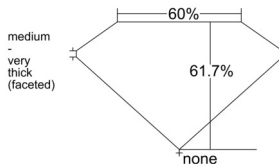

GIA®

FACSIMILE

GIA REPORT

7541088373

Verify this report at GIA.edu

GIA NATURAL DIAMOND DOSSIER®

November 26, 2025
GIA Report Number **7541088373**
Shape and Cutting Style ..... **Pear Brilliant**
Measurements ..... **5.81 x 3.71 x 2.29 mm**

GRADING RESULTS

Carat Weight ..... **0.30 carat**
Color Grade ..... **F**
Clarity Grade **VVS1**

ADDITIONAL GRADING INFORMATION

Polish ..... **Excellent**
Symmetry ..... **Good**
Fluorescence ..... **None**
Clarity Characteristics..... **Cloud, Pinpoint, Internal Graining**
Inscription(s): **GIA 7541088373**

PROPORTIONS

Profile not to actual proportions

GRADING SCALES

GIA COLOR SCALE		GIA CLARITY SCALE			
COLORLESS	D	VERY VERY SLIGHTLY INCLUDED	FLAWLESS		
	E		INTERNALLY FLAWLESS		
	F	VERY SLIGHTLY INCLUDED	VVS₁		
	G		VVS₂		
	H		VS₁		
	NEAR COLORLESS	I	SLIGHTLY INCLUDED	VS₂	
		J		SI₁	
		FAINT	K	INCLUDED	SI₂
			L		I₁
			M		I₂
VERT LIGHT	N	INCLUDED	I₃		
	O				
	P				
	Q				
	R				
LIGHT	S				
	T				
	U				
	V				
	W				
	X				
	Y				
	Z