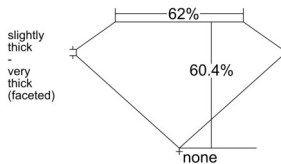

GIA®

FACSIMILE

GIA REPORT 7541095316

Verify this report at GIA.edu

GIA NATURAL DIAMOND DOSSIER®

November 26, 2025
GIA Report Number 7541095316
Shape and Cutting Style ..... Oval Brilliant
Measurements ..... 7.45 x 5.56 x 3.36 mm

GRADING RESULTS

Carat Weight ..... 0.90 carat
Color Grade ..... H
Clarity Grade VS2

ADDITIONAL GRADING INFORMATION

Polish ..... Excellent
Symmetry ..... Good
Fluorescence ..... None
Clarity Characteristics ..... Feather, Cavity
Inscription(s): GIA 7541095316

PROPORTIONS

Profile not to actual proportions

GRADING SCALES

GIA COLOR SCALE		GIA CLARITY SCALE			
COLORLESS	D	VERY VERY SLIGHTLY INCLUDED	FLAWLESS		
	E		INTERNALLY FLAWLESS		
	F		VVS₁		
	NEAR COLORLESS	G	VERY SLIGHTLY INCLUDED	VVS₂	
		H		VS₁	
		FANT	I	SLIGHTLY INCLUDED	VS₂
			J		SI₁
	LIGHT	K	INCLUDED	SI₂	
		L		I₁	
		M		I₂	
N		NOT GRADED	I₃		
O					
P					
Q					
R					
S					
T					
U					
V					
W					
X					
Y					
Z