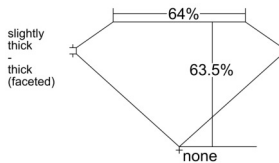

GIA®

FACSIMILE

GIA REPORT 7541100437

Verify this report at GIA.edu

GIA NATURAL DIAMOND DOSSIER®

November 26, 2025
GIA Report Number 7541100437
Shape and Cutting Style ..... Marquise Brilliant
Measurements ..... 6.56 x 3.55 x 2.25 mm

GRADING RESULTS

Carat Weight ..... 0.30 carat
Color Grade ..... D
Clarity Grade VVS1

ADDITIONAL GRADING INFORMATION

Polish ..... Excellent
Symmetry ..... Very Good
Fluorescence ..... None
Clarity Characteristics ..... Pinpoint, Feather, Cavity
Inspection(s): GIA 7541100437

PROPORTIONS

Profile not to actual proportions

GRADING SCALES

GIA COLOR SCALE		GIA CLARITY SCALE			
COLORLESS	D	VERY VERY SLIGHTLY INCLUDED	FLAWLESS		
	E		INTERNALLY FLAWLESS		
	F	VERY SLIGHTLY INCLUDED	VVS₁		
	G		VVS₂		
	H		VS₁		
	NEAR COLORLESS	I	SLIGHTLY INCLUDED	VS₂	
		J		SI₁	
		FAINT	K	INCLUDED	SI₂
			L		I₁
			M		I₂
VERT LIGHT	N	LIGHT	I₃		
	O				
	P				
	Q				
	R