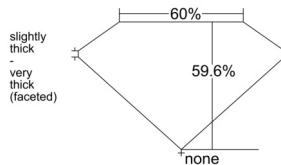

GIA®

FACSIMILE

GIA REPORT 7541103297

Verify this report at GIA.edu

GIA NATURAL DIAMOND DOSSIER®

November 26, 2025
GIA Report Number 7541103297
Shape and Cutting Style ..... Pear Brilliant
Measurements ..... 8.18 x 5.22 x 3.11 mm

GRADING RESULTS

Carat Weight ..... 0.80 carat
Color Grade ..... E
Clarity Grade VS1

ADDITIONAL GRADING INFORMATION

Polish ..... Excellent
Symmetry ..... Excellent
Fluorescence ..... None
Clarity Characteristics ..... Cloud, Pinpoint
Inscription(s): GIA 7541103297

PROPORTIONS

Profile not to actual proportions

GRADING SCALES

GIA COLOR SCALE		GIA CLARITY SCALE			
COLORLESS	D	VERY VERY SLIGHTLY INCLUDED	FLAWLESS		
	E		INTERNALLY FLAWLESS		
	F	VERY SLIGHTLY INCLUDED	VS₁		
	G		VS₂		
	H		VS₁		
	NEAR COLORLESS	I	SLIGHTLY INCLUDED	SI₁	
		J		SI₂	
		FAINT	K	INCLUDED	I₁
			L		I₂
			M		I₃
VERT LIGHT	N		LIGHT		
	O				
	P				
	Q				
	R