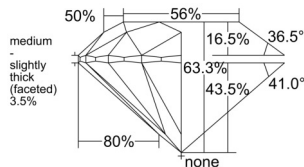

GIA®

FACSIMILE

GIA REPORT

7541171525

Verify this report at GIA.edu

GIA NATURAL DIAMOND DOSSIER®

December 05, 2025
GIA Report Number 7541171525
Shape and Cutting Style ..... Round Brilliant
Measurements ..... 6.11 - 6.15 x 3.88 mm

GRADING RESULTS

Carat Weight ..... 0.90 carat
Color Grade I
Clarity Grade VS2
Cut Grade ..... Excellent

ADDITIONAL GRADING INFORMATION

Polish ..... Excellent
Symmetry ..... Excellent
Fluorescence ..... None
Clarity Characteristics ..... Cloud, Feather
Inscription(s): GIA 7541171525

PROPORTIONS

Profile to actual proportions