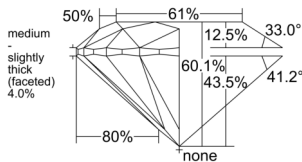

GIA®

FACSIMILE

GIA REPORT 7541171973

Verify this report at GIA.edu

GIA NATURAL DIAMOND DOSSIER®

December 08, 2025
GIA Report Number 7541171973
Shape and Cutting Style ..... Round Brilliant
Measurements ..... 4.54 - 4.57 x 2.74 mm

GRADING RESULTS

Carat Weight ..... 0.35 carat
Color Grade ..... F
Clarity Grade VVS1
Cut Grade ..... Excellent

ADDITIONAL GRADING INFORMATION

Polish ..... Excellent
Symmetry ..... Excellent
Fluorescence ..... Faint
Clarity Characteristics ..... Pinpoint, Feather
Inscription(s): GIA 7541171973

PROPORTIONS

Profile to actual proportions

GRADING SCALES

GIA COLOR SCALE	GIA CLARITY SCALE	GIA CUT SCALE	
D	FLAWLESS	EXCELLENT	
E	INTERNALLY FLAWLESS		
F		VVS₁	VERY GOOD
G	VVS₂		
H	VS₁	GOOD	
I	VS₂		
J	SI₁	FAIR	
K	SI₂		
L	I₁	POOR	
M			
N			
O	I₂		
P			
Q			
R	I₃		
S			
T			
U			
V			
W			
X			
Y			
Z