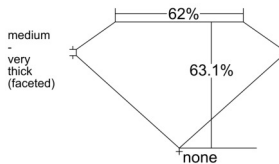

GIA®

FACSIMILE

GIA REPORT 7541172991

Verify this report at GIA.edu

GIA NATURAL DIAMOND DOSSIER®

December 05, 2025
GIA Report Number 7541172991
Shape and Cutting Style ..... Pear Brilliant
Measurements ..... 8.27 x 5.29 x 3.34 mm

GRADING RESULTS

Carat Weight ..... 0.91 carat
Color Grade L
Clarity Grade SI1

ADDITIONAL GRADING INFORMATION

Polish ..... Excellent
Symmetry ..... Excellent
Fluorescence ..... Faint
Clarity Characteristics ..... Crystal, Cloud, Feather
Inscription(s): GIA 7541172991

PROPORTIONS

Profile not to actual proportions

GRADING SCALES

GIA COLOR SCALE		GIA CLARITY SCALE			
COLORLESS	D	VERY VERY SLIGHTLY INCLUDED	FLAWLESS		
	E		INTERNALLY FLAWLESS		
	F	VERY SLIGHTLY INCLUDED	VVS₁		
	G		VVS₂		
	H		VS₁		
	NEAR COLORLESS	I	SLIGHTLY INCLUDED	VS₂	
		J		SI₁	
		FAINT	K	INCLUDED	SI₂
			L		I₁
			M		I₂
VERT LIGHT	N	LIGHT	I₃		
	O				
	P				
	Q				
	R