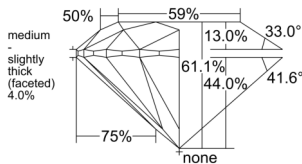

GIA®

FACSIMILE

GIA REPORT

7541183687

Verify this report at GIA.edu

GIA NATURAL DIAMOND DOSSIER®

December 08, 2025
GIA Report Number 7541183687
Shape and Cutting Style ..... Round Brilliant
Measurements ..... 4.57 - 4.59 x 2.80 mm

GRADING RESULTS

Carat Weight ..... 0.36 carat
Color Grade ..... F
Clarity Grade VS1
Cut Grade ..... Excellent

ADDITIONAL GRADING INFORMATION

Polish ..... Excellent
Symmetry ..... Excellent
Fluorescence ..... Faint
Clarity Characteristics..... Crystal, Feather, Needle, Pinpoint
Inscription(s): GIA 7541183687

PROPORTIONS

Profile to actual proportions

GRADING SCALES

GIA COLOR SCALE

COLORLESS	D
	E
	F
	G
	H
	I
	J
NEAR COLORLESS	K
	L
FAIN	M
	N
	O
	P
VERY LIGHT	Q
	R
	S
	T
	U
	V
	W
	X
	Y
LIGHT	Z

GIA CLARITY SCALE

	FLAWLESS
	INTERNALLY FLAWLESS
VERY VERY SLIGHTLY INCLUDED	VVS₁
	VVS₂
VERY SLIGHTLY INCLUDED	VS₁
	VS₂
SLIGHTLY INCLUDED	SI₁
	SI₂
INCLUDED	I₁
	I₂
	I₃

GIA CUT SCALE

	EXCELLENT
	VERY GOOD
	GOOD
	FAIR
	POOR