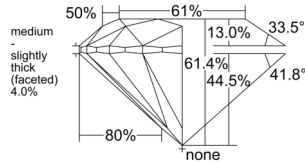

GIA®

FACSIMILE

GIA REPORT

7541206638

Verify this report at GIA.edu

GIA NATURAL DIAMOND DOSSIER®

December 10, 2025
GIA Report Number 7541206638
Shape and Cutting Style ..... Round Brilliant
Measurements ..... 4.28 - 4.32 x 2.64 mm

GRADING RESULTS

Carat Weight ..... 0.30 carat
Color Grade I
Clarity Grade VS1
Cut Grade ..... Excellent

ADDITIONAL GRADING INFORMATION

Polish ..... Excellent
Symmetry ..... Very Good
Fluorescence ..... Faint
Clarity Characteristics ..... Feather, Pinpoint
Inscription(s): GIA 7541206638

PROPORTIONS

Profile to actual proportions

GRADING SCALES

GIA COLOR SCALE	GIA CLARITY SCALE	GIA CUT SCALE	
D	FLAWLESS	EXCELLENT	
E	INTERNALLY FLAWLESS		
F		VVS₁	VERY GOOD
G	VVS₂		
H	VS₁	GOOD	
I	VS₂		
J	SI₁	FAIR	
K	SI₂		
L	I₁	POOR	
M	I₂		
N	I₃		
O			
P			
Q			
R			
S			
T			
U			
V			
W			
X			
Y			
Z