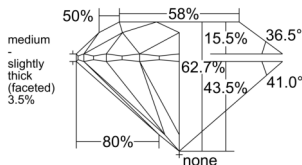

GIA®

FACSIMILE

GIA REPORT 7541219819

Verify this report at GIA.edu

GIA NATURAL DIAMOND DOSSIER®

December 12, 2025
GIA Report Number 7541219819
Shape and Cutting Style ..... Round Brilliant
Measurements ..... 5.04 - 5.07 x 3.17 mm

GRADING RESULTS

Carat Weight ..... 0.50 carat
Color Grade ..... G
Clarity Grade VS1
Cut Grade ..... Excellent

ADDITIONAL GRADING INFORMATION

Polish ..... Excellent
Symmetry ..... Excellent
Fluorescence ..... Faint
Clarity Characteristics..... Crystal, Cloud, Feather, Pinpoint
Inscription(s): GIA 7541219819

PROPORTIONS

Profile to actual proportions