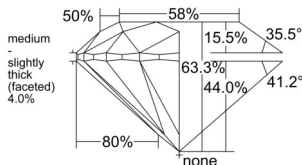

GIA®

FACSIMILE

GIA REPORT 7541235426

Verify this report at GIA.edu

GIA NATURAL DIAMOND DOSSIER®

December 15, 2025
GIA Report Number 7541235426
Shape and Cutting Style ..... Round Brilliant
Measurements ..... 5.56 - 5.63 x 3.54 mm

GRADING RESULTS

Carat Weight ..... 0.70 carat
Color Grade ..... H
Clarity Grade S11
Cut Grade ..... Excellent

ADDITIONAL GRADING INFORMATION

Polish ..... Excellent
Symmetry ..... Very Good
Fluorescence ..... None
Clarity Characteristics ..... Cloud, Crystal
Inscription(s): GIA 7541235426

PROPORTIONS

Profile to actual proportions