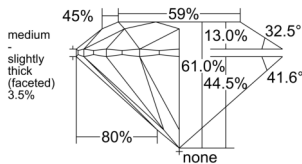

GIA®

FACSIMILE

GIA REPORT

7541236149

Verify this report at GIA.edu

GIA NATURAL DIAMOND DOSSIER®

December 15, 2025
GIA Report Number 7541236149
Shape and Cutting Style ..... Round Brilliant
Measurements ..... 4.57 - 4.59 x 2.80 mm

GRADING RESULTS

Carat Weight ..... 0.35 carat
Color Grade ..... H
Clarity Grade VVS1
Cut Grade ..... Excellent

ADDITIONAL GRADING INFORMATION

Polish ..... Excellent
Symmetry ..... Excellent
Fluorescence ..... None
Clarity Characteristics ..... Pinpoint, Feather
Inscription(s): GIA 7541236149

PROPORTIONS

Profile to actual proportions

GRADING SCALES

GIA COLOR SCALE

COLORED	D
	E
	F
	G
	H
	I
	J
NEAR COLORLESS	K
	L
Faint	M
	N
	O
	P
	R
	S
	T
	U
	V
	W
	X
	Y
Light	Z

GIA CLARITY SCALE

VERY VERY SLIGHTLY INCLUDED	FLAWLESS
	INTERNALLY FLAWLESS
VERY SLIGHTLY INCLUDED	VVS₁
	VVS₂
SLIGHTLY INCLUDED	VS₁
	VS₂
INCLUDED	SI₁
	SI₂
	I₁
	I₂
	I₃

GIA CUT SCALE

EXCELLENT
VERY GOOD
GOOD
FAIR
POOR