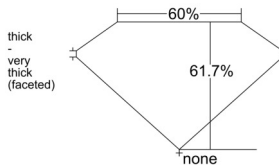

GIA®

FACSIMILE

GIA REPORT 7541241275

Verify this report at GIA.edu

GIA NATURAL DIAMOND DOSSIER®

December 19, 2025
GIA Report Number 7541241275
Shape and Cutting Style ..... Pear Brilliant
Measurements ..... 5.86 x 3.74 x 2.31 mm

GRADING RESULTS

Carat Weight ..... 0.30 carat
Color Grade ..... H
Clarity Grade VVS1

ADDITIONAL GRADING INFORMATION

Polish ..... Excellent
Symmetry ..... Very Good
Fluorescence ..... None
Clarity Characteristics... Pinpoint, Cloud, Internal Graining, Cavity
Inscription(s): GIA 7541241275

PROPORTIONS

Profile not to actual proportions

GRADING SCALES

GIA COLOR SCALE		GIA CLARITY SCALE			
COLORLESS	D	VERY VERY SLIGHTLY INCLUDED	FLAWLESS		
	E		INTERNALLY FLAWLESS		
	F	VERY SLIGHTLY INCLUDED	VVS₁		
	G		VVS₂		
	H		VS₁		
	NEAR COLORLESS	I	SLIGHTLY INCLUDED	VS₂	
		J		SI₁	
		FAINT	K	INCLUDED	SI₂
			L		I₁
			M		I₂
VERT LIGHT	N	INCLUDED	I₃		
	O				
	P				
	Q				
	R				
LIGHT	S				
	T				
	U				
	V				
	W				
X					
Y					
Z