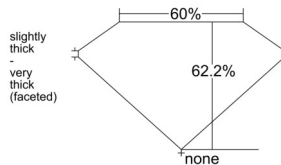

GIA®

FACSIMILE

GIA REPORT

7541245394

Verify this report at GIA.edu

GIA NATURAL DIAMOND DOSSIER®

December 17, 2025
GIA Report Number 7541245394
Shape and Cutting Style ..... Pear Brilliant
Measurements ..... 7.04 x 4.53 x 2.82 mm

GRADING RESULTS

Carat Weight ..... 0.53 carat
Color Grade ..... E
Clarity Grade VVS2

ADDITIONAL GRADING INFORMATION

Polish ..... Excellent
Symmetry ..... Excellent
Fluorescence ..... None
Clarity Characteristics ..... Needle, Pinpoint, Cloud
Inscription(s): GIA 7541245394

PROPORTIONS

Profile not to actual proportions

GRADING SCALES

GIA COLOR SCALE		GIA CLARITY SCALE			
COLORLESS	D	VERY SLIGHTLY INCLUDED	FLAWLESS		
	E		INTERNALLY FLAWLESS		
	F	INCLUDED	VVS₁		
	G		VVS₂		
	H		VS₁		
	NEAR COLORLESS	I	VERY SLIGHTLY INCLUDED	VS₂	
		J		SI₁	
		FAINT	K	INCLUDED	SI₂
			L		I₁
			M		I₂
VERT LIGHT	N	INCLUDED	I₃		
	O				
	P				
	Q				
	R				
LIGHT	S				
	T				
	U				
	V				
	W				
X					
Y					
Z