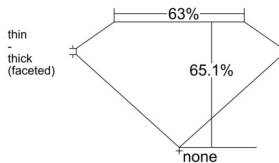

GIA®

FACSIMILE

GIA REPORT

7541250841

Verify this report at GIA.edu

GIA NATURAL DIAMOND DOSSIER®

December 17, 2025
GIA Report Number 7541250841
Shape and Cutting Style ..... Oval Brilliant
Measurements ..... 7.06 x 5.19 x 3.37 mm

GRADING RESULTS

Carat Weight ..... 0.80 carat
Color Grade ..... E
Clarity Grade VVS1

ADDITIONAL GRADING INFORMATION

Polish ..... Excellent
Symmetry ..... Very Good
Fluorescence ..... Medium Blue
Clarity Characteristics..... Cloud, Pinpoint, Surface Graining
Inscription(s): GIA 7541250841

PROPORTIONS

Profile not to actual proportions

GRADING SCALES

GIA COLOR SCALE		GIA CLARITY SCALE			
COLORLESS	D	VERY VERY SLIGHTLY INCLUDED	FLAWLESS		
	E		INTERNALLY FLAWLESS		
	F	VERY SLIGHTLY INCLUDED	VVS₁		
	G		VVS₂		
	H		VS₁		
	NEAR COLORLESS	I	SLIGHTLY INCLUDED	VS₂	
		J		SI₁	
		FAINT	K	INCLUDED	SI₂
			L		I₁
			M		I₂
VERT LIGHT	N	LIGHT	I₃		
	O				
	P				
	Q				
	R