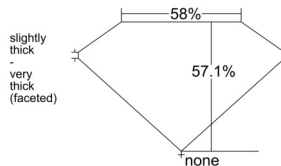

GIA®

FACSIMILE

GIA REPORT

7541275238

Verify this report at GIA.edu

GIA NATURAL DIAMOND DOSSIER®

December 22, 2025
GIA Report Number 7541275238
Shape and Cutting Style ..... Heart Brilliant
Measurements ..... 4.94 x 5.65 x 3.23 mm

GRADING RESULTS

Carat Weight ..... 0.53 carat
Color Grade ..... G
Clarity Grade SI1

ADDITIONAL GRADING INFORMATION

Polish ..... Very Good
Symmetry ..... Excellent
Fluorescence ..... None
Clarity Characteristics ..... Cloud, Crystal
Inscription(s): GIA 7541275238

PROPORTIONS

Profile not to actual proportions

GRADING SCALES

GIA COLOR SCALE		GIA CLARITY SCALE	
NEAR COLORLESS	D	VERY VERY SLIGHTLY INCLUDED	FLAWLESS
	E		INTERNALLY FLAWLESS
	F		VVS₁
	G		VVS₂
	H		VS₁
	I		VS₂
	J		SI₁
	K		SI₂
	L		I₁
	M		I₂
FAINT	N	SLIGHTLY INCLUDED	I₃
	O		
	P		
	Q		
VERT LIGHT	R	INCLUDED	
	S		
	T		
	U		
	V		
	W		
LIGHT	X		
	Y		
	Z