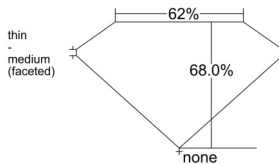

GIA®

FACSIMILE

GIA REPORT 7541278208

Verify this report at GIA.edu

GIA NATURAL DIAMOND DOSSIER®

December 19, 2025
GIA Report Number 7541278208
Shape and Cutting Style ..... Cushion Modified Brilliant
Measurements ..... 5.20 x 5.06 x 3.44 mm

GRADING RESULTS

Carat Weight ..... 0.72 carat
Color Grade ..... G
Clarity Grade VS1

ADDITIONAL GRADING INFORMATION

Polish ..... Excellent
Symmetry ..... Excellent
Fluorescence ..... None
Clarity Characteristics ..... Cloud, Needle
Inscription(s): GIA 7541278208

PROPORTIONS

Profile not to actual proportions

GRADING SCALES

GIA COLOR SCALE		GIA CLARITY SCALE			
COLORLESS	D	VERY VERY SLIGHTLY INCLUDED	FLAWLESS		
	E		INTERNALLY FLAWLESS		
	F	VERY SLIGHTLY INCLUDED	VVS₁		
	G		VVS₂		
	H		VS₁		
	NEAR COLORLESS	I	SLIGHTLY INCLUDED	VS₂	
		J		SI₁	
		FAINT	K	INCLUDED	SI₂
			L		I₁
			M		I₂
VERT LIGHT	N	INCLUDED	I₃		
	O				
	P				
	Q				
	R				
LIGHT	S				
	T				
	U				
	V				
	W				
	X				
	Y				
	Z