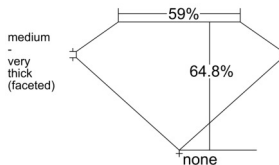

GIA®

FACSIMILE

GIA REPORT 7541278909

Verify this report at GIA.edu

GIA NATURAL DIAMOND DOSSIER®

December 19, 2025
GIA Report Number 7541278909
Shape and Cutting Style ..... Pear Brilliant
Measurements ..... 6.46 x 4.41 x 2.86 mm

GRADING RESULTS

Carat Weight ..... 0.50 carat
Color Grade ..... F
Clarity Grade VS1

ADDITIONAL GRADING INFORMATION

Polish ..... Excellent
Symmetry ..... Very Good
Fluorescence ..... None
Clarity Characteristics ..... Crystal, Pinpoint
Inscription(s): GIA 7541278909

PROPORTIONS

Profile not to actual proportions

GRADING SCALES

GIA COLOR SCALE		GIA CLARITY SCALE	
COLORLESS	D	VERY VERY SLIGHTLY INCLUDED	FLAWLESS
	E		INTERNALLY FLAWLESS
	F		VVS₁
	G		VVS₂
	H		VS₁
	I		VS₂
	J		SI₁
	K		SI₂
	L		I₁
	M		I₂
NEAR COLORLESS	N	SLIGHTLY INCLUDED	I₃
	O		
	P		
	Q		
FAINT	R		
	S		
	T		
	U		
VERT LIGHT	V		
	W		
	X		
	Y		
LIGHT	Z