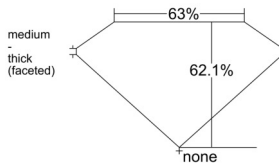

GIA®

FACSIMILE

GIA REPORT 7541279756

Verify this report at GIA.edu

GIA NATURAL DIAMOND DOSSIER®

December 19, 2025
GIA Report Number 7541279756
Shape and Cutting Style ..... Marquise Brilliant
Measurements ..... 8.65 x 4.73 x 2.94 mm

GRADING RESULTS

Carat Weight ..... 0.70 carat
Color Grade ..... D
Clarity Grade SI2

ADDITIONAL GRADING INFORMATION

Polish ..... Excellent
Symmetry ..... Excellent
Fluorescence ..... None
Clarity Characteristics ..... Crystal
Inscription(s): GIA 7541279756

PROPORTIONS

Profile not to actual proportions

GRADING SCALES

GIA COLOR SCALE		GIA CLARITY SCALE	
COLORLESS	D	VERY VERY SLIGHTLY INCLUDED	FLAWLESS
	E		INTERNALLY FLAWLESS
	F		VVS₁
	G		VVS₂
	H		VS₁
	I		VS₂
	J		SI₁
	K		SI₂
	L		I₁
	M		I₂
NEAR COLORLESS	N	SLIGHTLY INCLUDED	I₃
	O		
	P		
	Q		
FAINT	R		
	S		
	T		
	U		
VERT LIGHT	V		
	W		
	X		
	Y		
LIGHT	Z