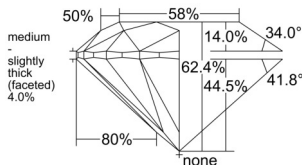

GIA®

FACSIMILE

GIA REPORT

7541286843

Verify this report at GIA.edu

GIA NATURAL DIAMOND DOSSIER®

December 23, 2025
GIA Report Number 7541286843
Shape and Cutting Style ..... Round Brilliant
Measurements ..... 4.61 - 4.63 x 2.89 mm

GRADING RESULTS

Carat Weight ..... 0.37 carat
Color Grade ..... H
Clarity Grade VVS1
Cut Grade ..... Excellent

ADDITIONAL GRADING INFORMATION

Polish ..... Excellent
Symmetry ..... Excellent
Fluorescence ..... Medium Blue
Clarity Characteristics ..... Pinpoint, Feather
Inscription(s): GIA 7541286843

PROPORTIONS

Profile to actual proportions

GRADING SCALES

GIA COLOR SCALE

COLORLESS	D
	E
	F
	G
	H
	I
	J
NEAR COLORLESS	K
	L
	M
	N
	O
	P
	R
	S
	T
	U
	V
	W
	X
	Y
LIGHT	Z

GIA CLARITY SCALE

VERY VERY SLIGHTLY INCLUDED	FLAWLESS
	INTERNALLY FLAWLESS
VERY SLIGHTLY INCLUDED	VVS₁
	VVS₂
SLIGHTLY INCLUDED	VS₁
	VS₂
INCLUDED	SI₁
	SI₂
	I₁
	I₂
	I₃

GIA CUT SCALE

EXCELLENT
VERY GOOD
GOOD
FAIR
POOR