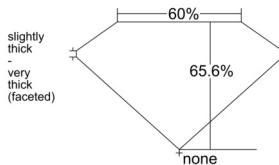

GIA®

FACSIMILE

GIA REPORT 7541292427

Verify this report at GIA.edu

GIA NATURAL DIAMOND DOSSIER®

December 23, 2025
GIA Report Number 7541292427
Shape and Cutting Style ..... Pear Brilliant
Measurements ..... 6.84 x 4.69 x 3.08 mm

GRADING RESULTS

Carat Weight ..... 0.60 carat
Color Grade I
Clarity Grade VS1

ADDITIONAL GRADING INFORMATION

Polish ..... Excellent
Symmetry ..... Very Good
Fluorescence ..... Medium Blue
Clarity Characteristics..... Crystal, Feather, Cloud, Pinpoint
Inscription(s): GIA 7541292427

PROPORTIONS

Profile not to actual proportions

GRADING SCALES

GIA COLOR SCALE		GIA CLARITY SCALE			
COLORLESS	D	VERY SLIGHTLY INCLUDED	FLAWLESS		
	E		INTERNALLY FLAWLESS		
	F	VERY SLIGHTLY INCLUDED	VVS₁		
	G		VVS₂		
	H		VS₁		
	NEAR COLORLESS	I	VERY SLIGHTLY INCLUDED	VS₂	
		J		SI₁	
		FAINT	K	SLIGHTLY INCLUDED	SI₂
			L		I₁
			M		I₂
VERT LIGHT	N	INCLUDED	I₃		
	O				
	P				
	Q				
	R				
LIGHT	S				
	T				
	U				
	V				
	W				
	X				
Y					
Z