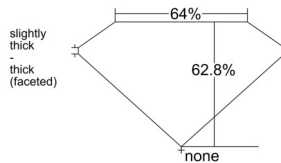

GIA®

FACSIMILE

GIA REPORT

7541296859

Verify this report at GIA.edu

GIA NATURAL DIAMOND DOSSIER®

December 24, 2025
GIA Report Number 7541296859
Shape and Cutting Style ..... Oval Brilliant
Measurements ..... 6.89 x 5.03 x 3.16 mm

GRADING RESULTS

Carat Weight ..... 0.71 carat
Color Grade ..... E
Clarity Grade SI1

ADDITIONAL GRADING INFORMATION

Polish ..... Excellent
Symmetry ..... Very Good
Fluorescence ..... Faint
Clarity Characteristics ..... Crystal
Inscription(s): GIA 7541296859

PROPORTIONS

Profile not to actual proportions

GRADING SCALES

GIA COLOR SCALE		GIA CLARITY SCALE			
COLORLESS	D	VERY VERY SLIGHTLY INCLUDED	FLAWLESS		
	E		INTERNALLY FLAWLESS		
	F		VVS₁		
	NEAR COLORLESS	G	VERY SLIGHTLY INCLUDED	VVS₂	
		H		VS₁	
		FAINT	I	SLIGHTLY INCLUDED	VS₂
			J		SI₁
	LIGHT	K	INCLUDED	SI₂	
		L		I₁	
		M		I₂	
N		NOT GRADED	I₃		
O					
P					
Q					
R					
S					
T					
U					
V					
W					
X					
Y					
Z