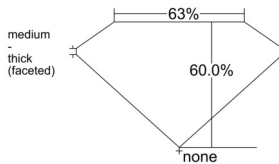

GIA®

FACSIMILE

GIA REPORT 7541334708

Verify this report at GIA.edu

GIA NATURAL DIAMOND DOSSIER®

December 29, 2025
GIA Report Number **7541334708**
Shape and Cutting Style ..... **Pear Brilliant**
Measurements ..... **7.57 x 4.51 x 2.71 mm**

GRADING RESULTS

Carat Weight ..... **0.55 carat**
Color Grade ..... **F**
Clarity Grade **VS2**

ADDITIONAL GRADING INFORMATION

Polish ..... **Excellent**
Symmetry ..... **Very Good**
Fluorescence ..... **None**
Clarity Characteristics ..... **Feather**
Inscription(s): **GIA 7541334708**

PROPORTIONS

Profile not to actual proportions

GRADING SCALES

GIA COLOR SCALE		GIA CLARITY SCALE			
COLORLESS	D	VERY VERY SLIGHTLY INCLUDED	FLAWLESS		
	E		INTERNALLY FLAWLESS		
	F	VERY SLIGHTLY INCLUDED	VVS₁		
	G		VVS₂		
	H		VS₁		
	NEAR COLORLESS	I	SLIGHTLY INCLUDED	VS₂	
		J		SI₁	
		FAINT	K	INCLUDED	SI₂
			L		I₁
			M		I₂
VERT LIGHT	N	NOT GRADED	I₃		
	O				
	P				
	Q				
	R				
LIGHT	S				
	T				
	U				
	V				
	W				
	X				
	Y				
	Z