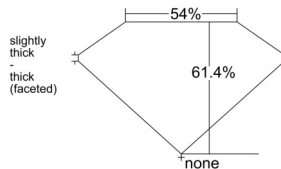

GIA®

FACSIMILE

GIA REPORT

7541342268

Verify this report at GIA.edu

GIA NATURAL DIAMOND DOSSIER®

December 30, 2025
GIA Report Number **7541342268**
Shape and Cutting Style ..... **Pear Brilliant**
Measurements ..... **6.74 x 4.47 x 2.74 mm**

GRADING RESULTS

Carat Weight ..... **0.50 carat**
Color Grade ..... **I**
Clarity Grade **VS1**

ADDITIONAL GRADING INFORMATION

Polish ..... **Excellent**
Symmetry ..... **Excellent**
Fluorescence ..... **None**
Clarity Characteristics ..... **Feather**
Inscription(s): **GIA 7541342268**

PROPORTIONS

Profile not to actual proportions