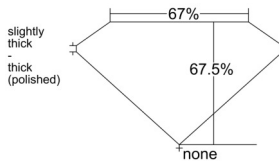

GIA®

FACSIMILE

GIA REPORT 7541343983

Verify this report at GIA.edu

GIA NATURAL DIAMOND DOSSIER®

December 30, 2025
GIA Report Number 7541343983
Shape and Cutting Style ..... Emerald Cut
Measurements ..... 5.38 x 3.94 x 2.66 mm

GRADING RESULTS

Carat Weight ..... 0.56 carat
Color Grade I
Clarity Grade VS1

ADDITIONAL GRADING INFORMATION

Polish ..... Excellent
Symmetry ..... Very Good
Fluorescence ..... Faint
Clarity Characteristics ..... Crystal, Pinpoint
Inscription(s): GIA 7541343983

PROPORTIONS

Profile not to actual proportions

GRADING SCALES

GIA COLOR SCALE		GIA CLARITY SCALE			
COLORLESS	D	VERY VERY SLIGHTLY INCLUDED	FLAWLESS		
	E		INTERNALLY FLAWLESS		
	F	VERY SLIGHTLY INCLUDED	VVS₁		
	G		VVS₂		
	H		VS₁		
	NEAR COLORLESS	I	SLIGHTLY INCLUDED	VS₂	
		J		SI₁	
		FAINT	K	INCLUDED	SI₂
			L		I₁
			M		I₂
VERT LIGHT	N		INCLUDED	I₃	
	O				
	P				
	Q				
	LIGHT		R		
		S			
		T			
U					
V					
W					
X					
Y					
Z