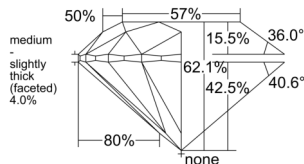

GIA®

FACSIMILE

GIA REPORT

7541359118

Verify this report at GIA.edu

GIA NATURAL DIAMOND DOSSIER®

January 05, 2026
GIA Report Number 7541359118
Shape and Cutting Style ..... Round Brilliant
Measurements ..... 4.69 - 4.72 x 2.92 mm

GRADING RESULTS

Carat Weight ..... 0.40 carat
Color Grade ..... H
Clarity Grade VS2
Cut Grade ..... Excellent

ADDITIONAL GRADING INFORMATION

Polish ..... Excellent
Symmetry ..... Excellent
Fluorescence ..... Faint
Clarity Characteristics ..... Crystal, Cloud
Inscription(s): GIA 7541359118

PROPORTIONS

Profile to actual proportions

GRADING SCALES

GIA COLOR SCALE

COLORLESS	D
	E
	F
	G
	H
	I
	J
NEAR COLORLESS	K
	L
	M
FAIN	N
	O
	P
	Q
VERY LIGHT	R
	S
	T
	U
	V
	W
	X
	Y
LIGHT	Z

GIA CLARITY SCALE

FLAWLESS	INTERNAL FLAWLESS	
		FLAWLESS
VERY VERY SLIGHTLY INCLUDED	VVS₁	
	VVS₂	
VERY SLIGHTLY INCLUDED	VS₁	
	VS₂	
SLIGHTLY INCLUDED	SI₁	
	SI₂	
INCLUDED	I₁	
	I₂	
	I₃	

GIA CUT SCALE

EXCELLENT
VERY GOOD
GOOD
FAIR
POOR