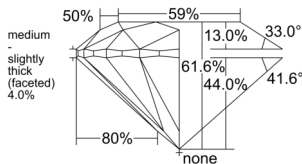

GIA®

FACSIMILE

GIA REPORT 7541359945

Verify this report at GIA.edu

GIA NATURAL DIAMOND DOSSIER®

January 01, 2026
GIA Report Number 7541359945
Shape and Cutting Style ..... Round Brilliant
Measurements ..... 4.38 - 4.41 x 2.71 mm

GRADING RESULTS

Carat Weight ..... 0.32 carat
Color Grade ..... E
Clarity Grade VVS1
Cut Grade ..... Excellent

ADDITIONAL GRADING INFORMATION

Polish ..... Excellent
Symmetry ..... Excellent
Fluorescence ..... Strong Blue
Clarity Characteristics ..... Feather
Inscription(s): GIA 7541359945

PROPORTIONS

Profile to actual proportions