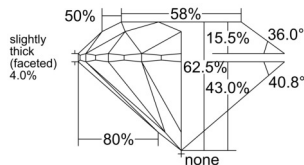

GIA®

FACSIMILE

GIA REPORT 7541369990

Verify this report at GIA.edu

GIA NATURAL DIAMOND DOSSIER®

January 02, 2026
GIA Report Number 7541369990
Shape and Cutting Style ..... Round Brilliant
Measurements ..... 5.28 - 5.31 x 3.31 mm

GRADING RESULTS

Carat Weight ..... 0.58 carat
Color Grade I
Clarity Grade VS1
Cut Grade ..... Excellent

ADDITIONAL GRADING INFORMATION

Polish ..... Excellent
Symmetry ..... Excellent
Fluorescence ..... None
Clarity Characteristics ..... Crystal
Inscription(s): GIA 7541369990

PROPORTIONS

Profile to actual proportions