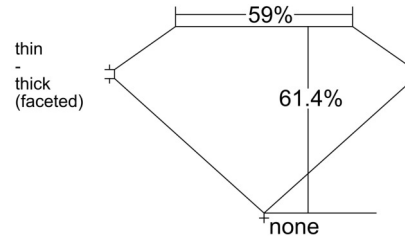

GIA NATURAL DIAMOND GRADING REPORT

January 05, 2026
 GIA Report Number 7541376112
 Shape and Cutting Style Oval Brilliant
 Measurements 8.25 x 5.60 x 3.44 mm

GRADING RESULTS

Carat Weight 1.00 carat
 Color Grade D
 Clarity Grade SI2

ADDITIONAL GRADING INFORMATION

Polish Excellent
 Symmetry Very Good
 Fluorescence None
 Inscription(s): GIA 7541376112
Comments: Additional pinpoints are not shown.

PROPORTIONS

CLARITY CHARACTERISTICS

KEY TO SYMBOLS*

- Crystal
- ↗ Indented Natural
- ↘ Feather
- Pinpoint
- ◐ Cavity
- ☉ Cloud

* Red symbols denote internal characteristics (inclusions). Green or black symbols denote external characteristics (blemishes). Diagram is an approximate representation of the diamond, and symbols shown indicate type, position, and approximate size of clarity characteristics. All clarity characteristics may not be shown. Details of finish are not shown.