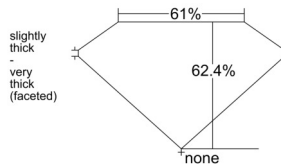

GIA®

FACSIMILE

GIA REPORT

7541377841

Verify this report at GIA.edu

GIA NATURAL DIAMOND DOSSIER®

January 05, 2026
GIA Report Number 7541377841
Shape and Cutting Style ..... Pear Brilliant
Measurements ..... 6.73 x 4.49 x 2.80 mm

GRADING RESULTS

Carat Weight ..... 0.50 carat
Color Grade I
Clarity Grade VS1

ADDITIONAL GRADING INFORMATION

Polish ..... Excellent
Symmetry ..... Very Good
Fluorescence ..... Medium Blue
Clarity Characteristics..... Crystal, Feather, Pinpoint
Inscription(s): GIA 7541377841

PROPORTIONS

Profile not to actual proportions

GRADING SCALES

GIA COLOR SCALE		GIA CLARITY SCALE			
COLORLESS	D	VERY VERY SLIGHTLY INCLUDED	FLAWLESS		
	E		INTERNALLY FLAWLESS		
	F		VS₁		
	NEAR COLORLESS	G	VERY SLIGHTLY INCLUDED	VS₂	
		H		VS₁	
		FANT	I	SLIGHTLY INCLUDED	VS₂
			J		SI₁
	K		SI₂		
	VERT LIGHT		L	INCLUDED	I₁
		M	I₂		
N		I₃			
O					
P					
Q					
LIGHT	R				
	S				
	T				
	U				
	V				
	W				
	X				
	Y				
	Z