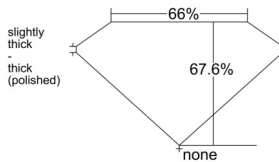

GIA®

FACSIMILE

GIA REPORT 7541384738

Verify this report at GIA.edu

GIA NATURAL DIAMOND DOSSIER®

January 07, 2026
GIA Report Number **7541384738**
Shape and Cutting Style ..... **Cut-Cornered Rectangular Modified Brilliant**
Measurements ..... **5.50 x 4.05 x 2.74 mm**

GRADING RESULTS

Carat Weight ..... **0.51 carat**
Color Grade ..... **H**
Clarity Grade **VS1**

ADDITIONAL GRADING INFORMATION

Polish ..... **Excellent**
Symmetry ..... **Very Good**
Fluorescence ..... **None**
Clarity Characteristics ..... **Feather, Pinpoint, Needle**
Inscription(s): **GIA 7541384738**

PROPORTIONS

Profile not to actual proportions

GRADING SCALES

GIA COLOR SCALE		GIA CLARITY SCALE		
COLORLESS	D	VERY VERY SLIGHTLY INCLUDED	FLAWLESS	
	E		INTERNALLY FLAWLESS	
	F		VVS₁	
	G		VVS₂	
	NEAR COLORLESS	H	VERY SLIGHTLY INCLUDED	VS₁
		I		VS₂
		J		SI₁
		K		SI₂
	FAINT	L	SLIGHTLY INCLUDED	I₁
		M		I₂
N		I₃		
O				
VERT LIGHT	P	INCLUDED		
	Q			
	R			
	S			
	T			
	U			
LIGHT	V			
	W			
	X			
	Y			
	Z