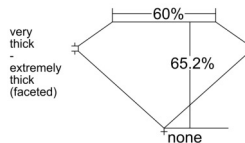

GIA®

FACSIMILE

GIA REPORT

7541414182

Verify this report at GIA.edu

GIA NATURAL DIAMOND DOSSIER®

January 16, 2026
GIA Report Number 7541414182
Shape and Cutting Style ..... Pear Brilliant
Measurements ..... 7.95 x 5.16 x 3.37 mm

GRADING RESULTS

Carat Weight ..... 0.92 carat
Color Grade I
Clarity Grade SI1

ADDITIONAL GRADING INFORMATION

Polish ..... Excellent
Symmetry ..... Excellent
Fluorescence ..... Medium Blue
Clarity Characteristics ..... Crystal
Inscription(s): GIA 7541414182

PROPORTIONS

Profile not to actual proportions

GRADING SCALES

GIA COLOR SCALE		GIA CLARITY SCALE			
COLORLESS	D	VERY VERY SLIGHTLY INCLUDED	FLAWLESS		
	E		INTERNALLY FLAWLESS		
	F	VERY SLIGHTLY INCLUDED	VVS₁		
	G		VVS₂		
	H		VS₁		
	NEAR COLORLESS	I	SLIGHTLY INCLUDED	VS₂	
		J		SI₁	
		FAINT	K	INCLUDED	SI₂
			L		I₁
			M		I₂
VERT LIGHT	N	LIGHT	I₃		
	O				
	P				
	Q				
	R				
	S				
LIGHT	T				
	U				
	V				
	W				
	X				
Y					
Z