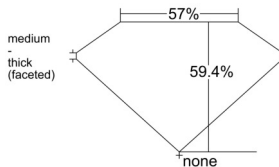

GIA®

FACSIMILE

GIA REPORT

7541438534

Verify this report at GIA.edu

GIA NATURAL DIAMOND DOSSIER®

January 13, 2026
GIA Report Number **7541438534**
Shape and Cutting Style ..... **Heart Brilliant**
Measurements ..... **4.97 x 5.83 x 3.46 mm**

GRADING RESULTS

Carat Weight ..... **0.60 carat**
Color Grade ..... **G**
Clarity Grade **VS2**

ADDITIONAL GRADING INFORMATION

Polish ..... **Excellent**
Symmetry ..... **Excellent**
Fluorescence ..... **None**
Clarity Characteristics ..... **Feather, Cloud**
Inscription(s): **GIA 7541438534**

PROPORTIONS

Profile not to actual proportions

GRADING SCALES

GIA COLOR SCALE		GIA CLARITY SCALE			
COLORLESS	D	VERY VERY SLIGHTLY INCLUDED	FLAWLESS		
	E		INTERNALLY FLAWLESS		
	F	VERY SLIGHTLY INCLUDED	VVS₁		
	G		VVS₂		
	H		VS₁		
	NEAR COLORLESS	I	SLIGHTLY INCLUDED	VS₂	
		J		SI₁	
		FAINT	K	INCLUDED	SI₂
			L		I₁
			M		I₂
VERT LIGHT	N	INCLUDED	I₃		
	O				
	P				
	Q				
	R				
	S				
	T				
LIGHT	U				
	V				
	W				
	X				
Y					
Z