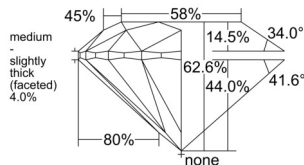

GIA®

FACSIMILE

GIA REPORT 7541440061

Verify this report at GIA.edu

GIA NATURAL DIAMOND DOSSIER®

January 19, 2026
GIA Report Number 7541440061
Shape and Cutting Style ..... Round Brilliant
Measurements ..... 4.88 - 4.91 x 3.06 mm

GRADING RESULTS

Carat Weight ..... 0.45 carat
Color Grade ..... D
Clarity Grade VS1
Cut Grade ..... Excellent

ADDITIONAL GRADING INFORMATION

Polish ..... Excellent
Symmetry ..... Excellent
Fluorescence ..... None
Clarity Characteristics ..... Cloud
Inscription(s): GIA 7541440061

PROPORTIONS

GRADING SCALES

GIA COLOR SCALE

COLORLESS	D
	E
	F
	G
	H
	I
	J
NEAR COLORLESS	K
	L
FAIN	M
	N
	O
	P
VERY LIGHT	Q
	R
	S
	T
	U
	V
LIGHT	W
	X
	Y
	Z

GIA CLARITY SCALE

FLAWLESS	INTERNAL FLAWLESS	
		FLAWLESS
VERY VERY SLIGHTLY INCLUDED	VVS₁	
	VVS₂	
VERY SLIGHTLY INCLUDED	VS₁	
	VS₂	
SLIGHTLY INCLUDED	SI₁	
	SI₂	
INCLUDED	I₁	
	I₂	
	I₃	

GIA CUT SCALE

EXCELLENT	VERY GOOD	
		GOOD
FAIR	POOR