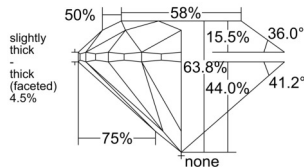

GIA®

FACSIMILE

GIA REPORT

7541443293

Verify this report at GIA.edu

GIA NATURAL DIAMOND DOSSIER®

January 16, 2026
GIA Report Number **7541443293**
Shape and Cutting Style ..... **Round Brilliant**
Measurements ..... **4.19 - 4.24 x 2.69 mm**

GRADING RESULTS

Carat Weight ..... **0.30 carat**
Color Grade ..... **E**
Clarity Grade **S11**
Cut Grade ..... **Very Good**

ADDITIONAL GRADING INFORMATION

Polish ..... **Very Good**
Symmetry ..... **Very Good**
Fluorescence ..... **None**
Clarity Characteristics ..... **Crystal, Cloud, Feather**
Inscription(s): **GIA 7541443293**

PROPORTIONS

Profile to actual proportions

GRADING SCALES

GIA COLOR SCALE

COLOREDNESS	D
	E
	F
	G
	H
	I
	J
NEAR COLORLESS	K
	L
FAIN	M
	N
	O
	P
VERY LIGHT	Q
	R
	S
	T
	U
	V
LIGHT	W
	X
	Y
	Z

GIA CLARITY SCALE

FLAWLESS	INTERNAL FLAWLESS	
		FLAWLESS
VERY VERY SLIGHTLY INCLUDED	VVS₁	
	VVS₂	
VERY SLIGHTLY INCLUDED	VS₁	
	VS₂	
SLIGHTLY INCLUDED	SI₁	
	SI₂	
INCLUDED	I₁	
	I₂	
	I₃	

GIA CUT SCALE

EXCELLENT
VERY GOOD
GOOD
FAIR
POOR