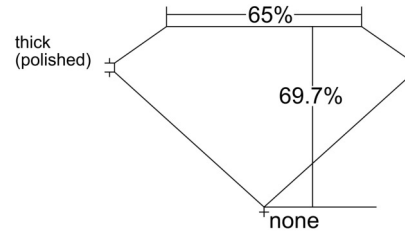

GIA NATURAL DIAMOND GRADING REPORT

January 14, 2026  
 GIA Report Number ..... 7541447600  
 Shape and Cutting Style ..... Emerald Cut  
 Measurements ..... 7.98 x 5.65 x 3.94 mm

GRADING RESULTS

Carat Weight ..... 1.80 carat  
 Color Grade ..... G  
 Clarity Grade ..... VS1

ADDITIONAL GRADING INFORMATION

Polish ..... Excellent  
 Symmetry ..... Excellent  
 Fluorescence ..... None  
 Inscription(s): GIA 7541447600  
**Comments:** Pinpoints are not shown.

PROPORTIONS

Profile not to actual proportions

CLARITY CHARACTERISTICS

KEY TO SYMBOLS\*

- Crystal
- ∖ Needle
- ~ Feather
- ☉ Cloud

\* Red symbols denote internal characteristics (inclusions). Green or black symbols denote external characteristics (blemishes). Diagram is an approximate representation of the diamond, and symbols shown indicate type, position, and approximate size of clarity characteristics. All clarity characteristics may not be shown. Details of finish are not shown.