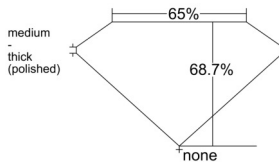

GIA®

FACSIMILE

GIA REPORT 7541479304

Verify this report at GIA.edu

GIA NATURAL DIAMOND DOSSIER®

January 20, 2026
GIA Report Number 7541479304
Shape and Cutting Style ..... Square Emerald Cut
Measurements ..... 4.59 x 4.53 x 3.11 mm

GRADING RESULTS

Carat Weight ..... 0.60 carat
Color Grade ..... D
Clarity Grade SI1

ADDITIONAL GRADING INFORMATION

Polish ..... Excellent
Symmetry ..... Very Good
Fluorescence ..... None
Clarity Characteristics ..... Crystal
Inscription(s): GIA 7541479304

PROPORTIONS

Profile not to actual proportions

GRADING SCALES

GIA COLOR SCALE		GIA CLARITY SCALE				
COLORLESS	D	VERY VERY SLIGHTLY INCLUDED	FLAWLESS			
	E		INTERNALLY FLAWLESS			
	F		VVS₁			
	NEAR COLORLESS	G	VERY SLIGHTLY INCLUDED	VVS₂		
		H		VS₁		
		FAINT	I	SLIGHTLY INCLUDED	VS₂	
			J		SI₁	
			LIGHT	K	INCLUDED	SI₂
	L	I₁				
	M	I₂				
N		I₃				
O						
P						
Q						
R						
S						
T						
U						
V						
W						
X						
Y						
Z