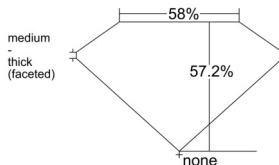

GIA®

FACSIMILE

GIA REPORT

7541481424

Verify this report at GIA.edu

GIA NATURAL DIAMOND DOSSIER®

January 20, 2026
GIA Report Number **7541481424**
Shape and Cutting Style ..... **Heart Brilliant**
Measurements ..... **4.77 x 5.61 x 3.21 mm**

GRADING RESULTS

Carat Weight ..... **0.50 carat**
Color Grade ..... **K**
Clarity Grade **S11**

ADDITIONAL GRADING INFORMATION

Polish ..... **Excellent**
Symmetry ..... **Excellent**
Fluorescence ..... **Medium Blue**
Clarity Characteristics ..... **Crystal, Cloud, Feather**
Inscription(s): **GIA 7541481424**

PROPORTIONS

Profile not to actual proportions

GRADING SCALES

GIA COLOR SCALE		GIA CLARITY SCALE			
COLORLESS	D	VERY VERY SLIGHTLY INCLUDED	FLAWLESS		
	E		INTERNALLY FLAWLESS		
	F	VERY SLIGHTLY INCLUDED	VVS₁		
	G		VVS₂		
	H		VS₁		
	NEAR COLORLESS	I	SLIGHTLY INCLUDED	VS₂	
		J		S1₁	
		FAINT	K	INCLUDED	S1₂
			L		I₁
			M		I₂
VERT LIGHT	N	LIGHT	I₃		
	O				
	P				
	Q				
	R