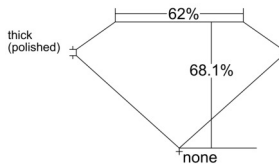

GIA®

FACSIMILE

GIA REPORT 7541490381

Verify this report at GIA.edu

GIA NATURAL DIAMOND DOSSIER®

January 21, 2026
GIA Report Number 7541490381
Shape and Cutting Style ..... Square Emerald Cut
Measurements ..... 4.51 x 4.43 x 3.02 mm

GRADING RESULTS

Carat Weight ..... 0.53 carat
Color Grade ..... F
Clarity Grade VS2

ADDITIONAL GRADING INFORMATION

Polish ..... Excellent
Symmetry ..... Good
Fluorescence ..... None
Clarity Characteristics ..... Cloud, Crystal
Inscription(s): GIA 7541490381

PROPORTIONS

Profile not to actual proportions

GRADING SCALES

GIA COLOR SCALE		GIA CLARITY SCALE			
COLORLESS	D	VERY VERY SLIGHTLY INCLUDED	FLAWLESS		
	E		INTERNALLY FLAWLESS		
	F	VERY SLIGHTLY INCLUDED	VS₁		
	G		VS₂		
	H		VS₁		
	NEAR COLORLESS	I	SLIGHTLY INCLUDED	SI₁	
		J		SI₂	
		FAINT	K	INCLUDED	I₁
			L		I₂
			M		I₃
VERT LIGHT	N				
	O				
	P				
	Q				
	R				
	S				
	T				
LIGHT	U				
	V				
	W				
	X				
	Y				
	Z