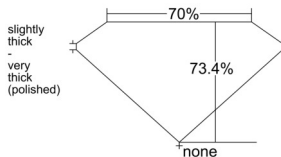

GIA®

FACSIMILE

GIA REPORT 7541495614

Verify this report at GIA.edu

GIA NATURAL DIAMOND DOSSIER®

January 22, 2026
GIA Report Number 7541495614
Shape and Cutting Style ..... Square Modified Brilliant
Measurements ..... 5.28 x 5.14 x 3.77 mm

GRADING RESULTS

Carat Weight ..... 0.90 carat
Color Grade ..... H
Clarity Grade VS1

ADDITIONAL GRADING INFORMATION

Polish ..... Excellent
Symmetry ..... Very Good
Fluorescence ..... Faint
Clarity Characteristics ..... Feather, Cloud, Pinpoint
Inscription(s): GIA 7541495614

PROPORTIONS

Profile not to actual proportions

GRADING SCALES

GIA COLOR SCALE		GIA CLARITY SCALE		
COLORLESS	D	VERY VERY SLIGHTLY INCLUDED	FLAWLESS	
	E		INTERNALLY FLAWLESS	
	F		VVS₁	
	NEAR COLORLESS	G	VERY SLIGHTLY INCLUDED	VVS₂
		H		VS₁
		I	SLIGHTLY INCLUDED	VS₂
		J		SI₁
		K		SI₂
	FAINT	L	INCLUDED	I₁
		M		I₂
N		I₃		
VERT LIGHT		O	NOT GRADED	
		P		
		Q		
		R		
	S			
	T			
LIGHT	U			
	V			
	W			
	X			
Y				
Z