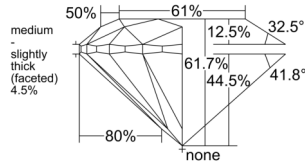

GIA®

FACSIMILE

GIA REPORT

7541516936

Verify this report at GIA.edu

GIA NATURAL DIAMOND DOSSIER®

January 27, 2026
GIA Report Number 7541516936
Shape and Cutting Style ..... Round Brilliant
Measurements ..... 5.06 - 5.10 x 3.14 mm

GRADING RESULTS

Carat Weight ..... 0.50 carat
Color Grade ..... D
Clarity Grade VS1
Cut Grade ..... Excellent

ADDITIONAL GRADING INFORMATION

Polish ..... Excellent
Symmetry ..... Excellent
Fluorescence ..... None
Clarity Characteristics ..... Feather, Cloud, Pinpoint
Inscription(s): GIA 7541516936

PROPORTIONS

Profile to actual proportions