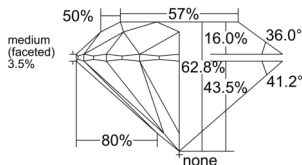

GIA®

FACSIMILE

GIA REPORT 7541526243

Verify this report at GIA.edu

GIA NATURAL DIAMOND DOSSIER®

February 03, 2026

GIA Report Number 7541526243

Shape and Cutting Style ..... Round Brilliant

Measurements ..... 5.45 - 5.48 x 3.43 mm

GRADING RESULTS

Carat Weight ..... 0.63 carat

Color Grade ..... D

Clarity Grade ..... Flawless

Cut Grade ..... Excellent

ADDITIONAL GRADING INFORMATION

Polish ..... Excellent

Symmetry ..... Excellent

Fluorescence ..... Faint

Clarity Characteristics ..... None

Inscription(s): GIA 7541526243

PROPORTIONS

Profile to actual proportions

GRADING SCALES

GIA COLOR SCALE

COLOURESS	D
	E
	F
	G
	H
	I
	J
NEAR COLOURESS	K
	L
FAIN	M
	N
	O
	P
VERY LIGHT	Q
	R
	S
	T
	U
	V
	W
	X
	Y
LIGHT	Z

GIA CLARITY SCALE

VERY VERY SLIGHTLY INCLUDED	FLAWLESS
	INTERNALLY FLAWLESS
VERY SLIGHTLY INCLUDED	VVS₁
	VVS₂
SLIGHTLY INCLUDED	VS₁
	VS₂
INCLUDED	SI₁
	SI₂
	I₁
	I₂
	I₃

GIA CUT SCALE

EXCELLENT
VERY GOOD
GOOD
FAIR
POOR