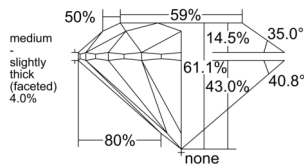

GIA®

FACSIMILE

GIA REPORT

7541532901

Verify this report at GIA.edu

GIA NATURAL DIAMOND DOSSIER®

February 03, 2026

GIA Report Number 7541532901

Shape and Cutting Style ..... Round Brilliant

Measurements ..... 3.96 - 3.98 x 2.42 mm

GRADING RESULTS

Carat Weight ..... 0.23 carat

Color Grade ..... F

Clarity Grade VS2

Cut Grade ..... Excellent

ADDITIONAL GRADING INFORMATION

Polish ..... Excellent

Symmetry ..... Excellent

Fluorescence ..... None

Clarity Characteristics..... Cloud, Feather

Inscription(s): GIA 7541532901

PROPORTIONS

Profile to actual proportions

GRADING SCALES

GIA COLOR SCALE

COLORESS	D
	E
	F
	G
	H
	I
	J
NEAR COLORESS	K
	L
FANIT	M
	N
	O
	P
	R
	S
	T
	U
	V
	W
	X
	Y
LIGHT	Z

GIA CLARITY SCALE

VERY VERY SLIGHTLY INCLUDED	FLAWLESS
	INTERNALLY FLAWLESS
VERY SLIGHTLY INCLUDED	VVS₁
	VVS₂
SLIGHTLY INCLUDED	VS₁
	VS₂
INCLUDED	SI₁
	SI₂
	I₁
	I₂
	I₃

GIA CUT SCALE

EXCELLENT
VERY GOOD
GOOD
FAIR
POOR