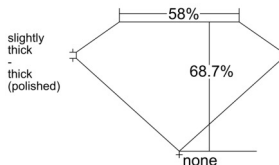

GIA®

FACSIMILE

GIA REPORT

7541547193

Verify this report at GIA.edu

GIA NATURAL DIAMOND DOSSIER®

January 31, 2026
GIA Report Number 7541547193
Shape and Cutting Style ..... Square Emerald Cut
Measurements ..... 4.94 x 4.84 x 3.33 mm

GRADING RESULTS

Carat Weight ..... 0.70 carat
Color Grade ..... D
Clarity Grade VS1

ADDITIONAL GRADING INFORMATION

Polish ..... Excellent
Symmetry ..... Very Good
Fluorescence ..... Faint
Clarity Characteristics..... Crystal, Needle, Pinpoint
Inscription(s): GIA 7541547193

PROPORTIONS

Profile not to actual proportions

GRADING SCALES

GIA COLOR SCALE		GIA CLARITY SCALE			
COLORLESS	D	VERY VERY SLIGHTLY INCLUDED	FLAWLESS		
	E		INTERNALLY FLAWLESS		
	F	VERY SLIGHTLY INCLUDED	VS₁		
	G		VS₂		
	H		VS₁		
	NEAR COLORLESS	I	SLIGHTLY INCLUDED	VS₂	
		J		SI₁	
		FAINT	K	INCLUDED	SI₂
			L		I₁
			M		I₂
VERT LIGHT	N	LIGHT	I₃		
	O				
	P				
	Q				
	R