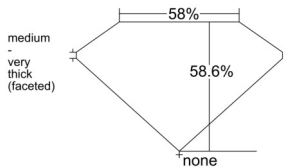

GIA®

FACSIMILE

GIA REPORT

7541559366

Verify this report at GIA.edu

GIA NATURAL DIAMOND DOSSIER®

January 31, 2026
GIA Report Number 7541559366
Shape and Cutting Style ..... Heart Brilliant
Measurements ..... 5.02 x 5.55 x 3.25 mm

GRADING RESULTS

Carat Weight ..... 0.51 carat
Color Grade ..... G
Clarity Grade SI1

ADDITIONAL GRADING INFORMATION

Polish ..... Excellent
Symmetry ..... Very Good
Fluorescence ..... None
Clarity Characteristics..... Cloud, Crystal
Inscription(s): GIA 7541559366

PROPORTIONS

Profile not to actual proportions

GRADING SCALES

GIA COLOR SCALE		GIA CLARITY SCALE			
COLORLESS	D	VERY VERY SLIGHTLY INCLUDED	FLAWLESS		
	E		INTERNALLY FLAWLESS		
	F	VERY SLIGHTLY INCLUDED	VVS₁		
	G		VVS₂		
	H		VS₁		
	NEAR COLORLESS	I	SLIGHTLY INCLUDED	VS₂	
		J		SI₁	
		FAINT	K	INCLUDED	SI₂
			L		I₁
			M		I₂
VERT LIGHT	N	LIGHT	I₃		
	O				
	P				
	Q				
	R				
	S				
	T				
LIGHT	U				
	V				
	W				
	X				
Y					
Z